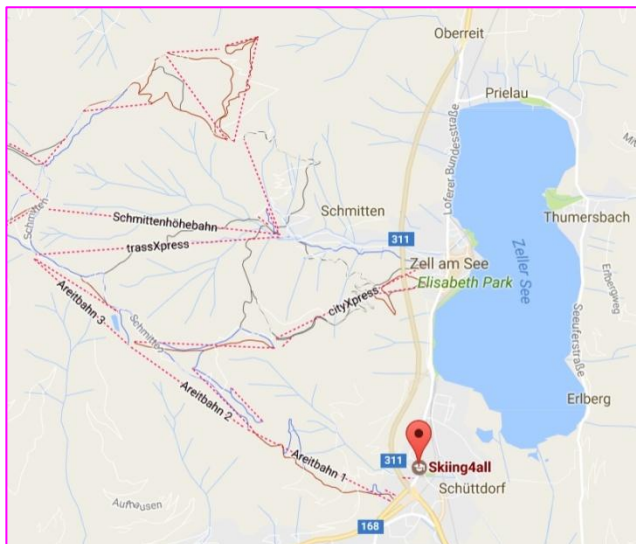

PRICES

FULL DAY (09.30 - 15.30):

110€ per child per day

HALF DAY (09.30 - 13.00 or 12.00 - 15.30):

70€ per child per half day

LUNCH:

12€ per child per day

Skiing4all

Brucker Bundesstrasse 104

5700 Zell am See, Austria

tel. +43 664 582 2130

email: info@skiing4all.com

www.skiing4all.com